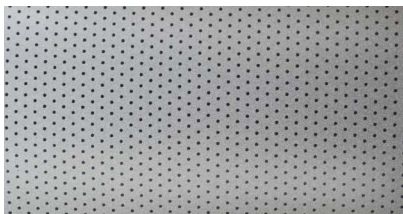

32

8

5

2

50095

50093

50085

50082

4417/P

4417

900/P

900

A close-up photograph of a dark blue roller blind. The image shows several horizontal slats with a fine, woven texture. A vertical cord is visible, passing through two slats. The lighting is dramatic, with strong highlights on the right side of the slats and deep shadows on the left, creating a sense of depth and texture. The background is blurred, focusing attention on the blind's details.

* uwaga: kolory lamel mogą nieznacznie odbiegać od rzeczywistych ze względu na różne rodzaje wyświetlaczy